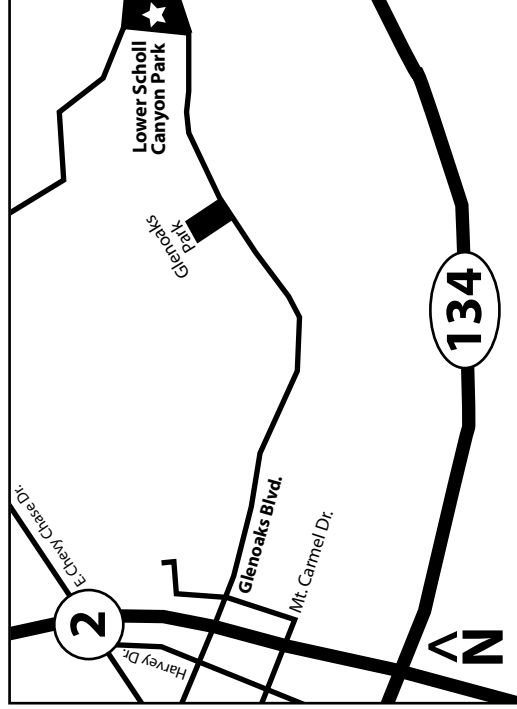

Lower Scholl Canyon Park

2849 East Glenoaks Boulevard, Glendale, CA 91206

Lower Scholl Canyon Park

2849 East Glenoaks Boulevard, Glendale, CA 91206

Lower Scholl Canyon Park

2849 East Glenoaks Boulevard, Glendale, CA 91206