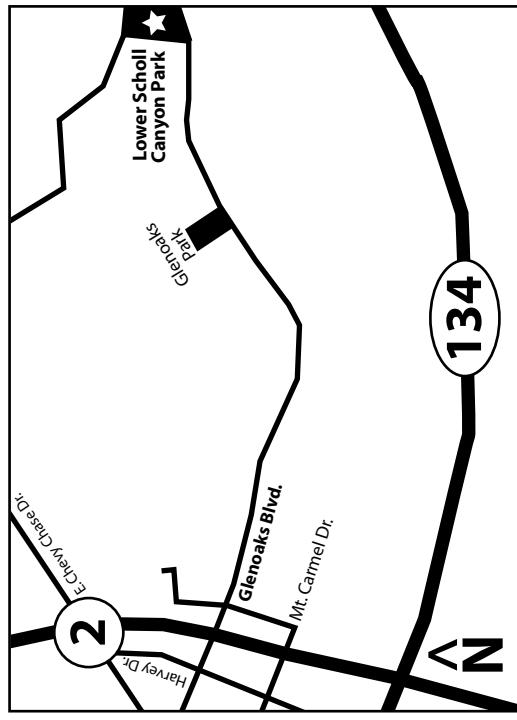

Lower Scholl Canyon Park

2849 East Glenoaks Boulevard, Glendale, CA 91206

Lower Scholl Canyon Park

2849 East Glenoaks Boulevard, Glendale, CA 91206

Lower Scholl Canyon Park

2849 East Glenoaks Boulevard, Glendale, CA 91206