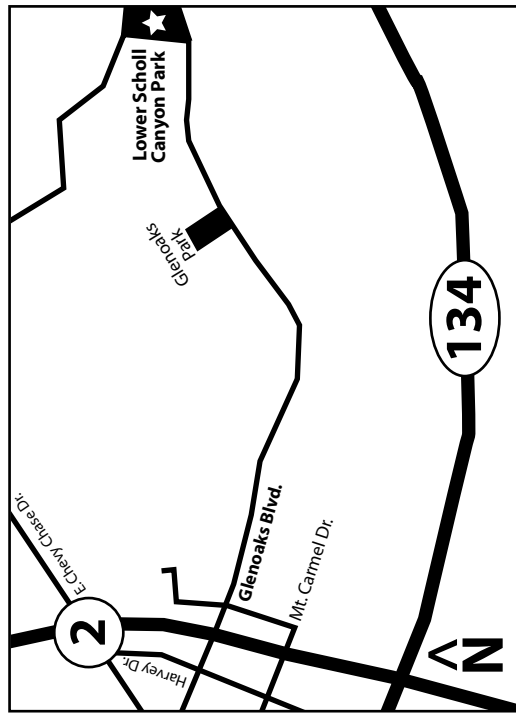

Lower Scholl Canyon Park

2849 East Glenoaks Boulevard, Glendale, CA 91206

Lower Scholl Canyon Park

2849 East Glenoaks Boulevard, Glendale, CA 91206

Lower Scholl Canyon Park

2849 East Glenoaks Boulevard, Glendale, CA 91206