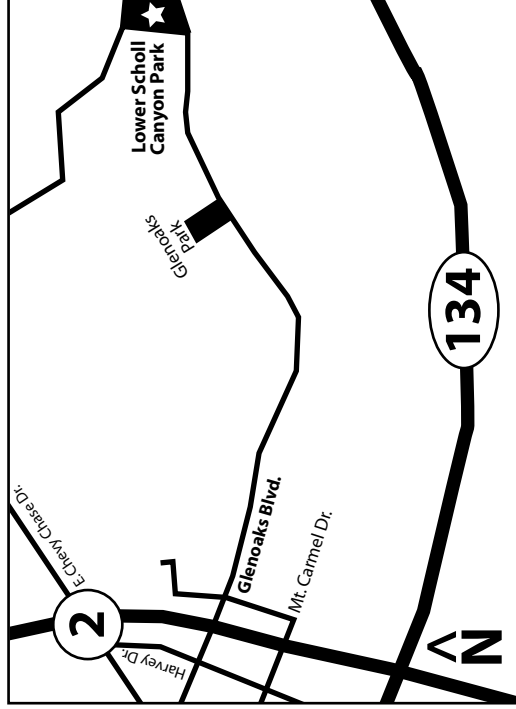

Lower Scholl Canyon Park

2849 East Glenoaks Boulevard, Glendale, CA 91206

Lower Scholl Canyon Park

2849 East Glenoaks Boulevard, Glendale, CA 91206

Lower Scholl Canyon Park

2849 East Glenoaks Boulevard, Glendale, CA 91206