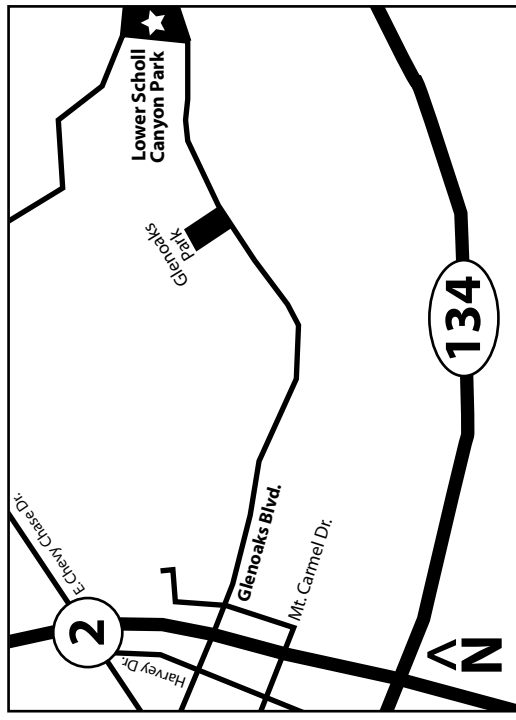

Lower Scholl Canyon Park

2849 East Glenoaks Boulevard, Glendale, CA 91206

Lower Scholl Canyon Park

2849 East Glenoaks Boulevard, Glendale, CA 91206

Lower Scholl Canyon Park

2849 East Glenoaks Boulevard, Glendale, CA 91206