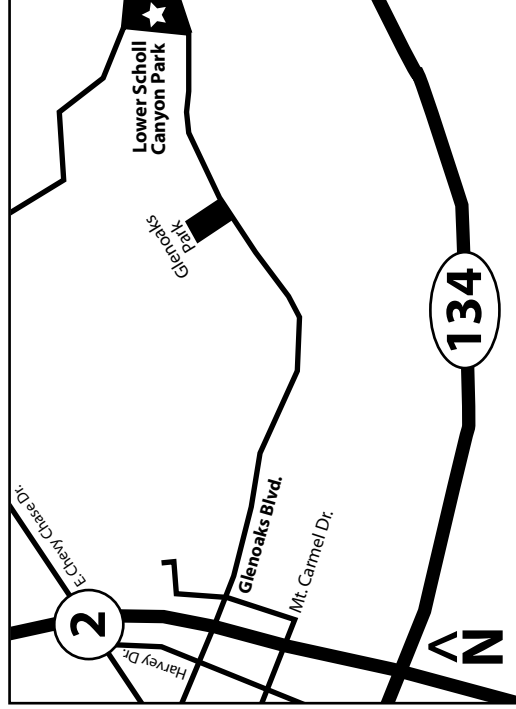

Lower Scholl Canyon Park

2849 East Glenoaks Boulevard, Glendale, CA 91206

Lower Scholl Canyon Park

2849 East Glenoaks Boulevard, Glendale, CA 91206

Lower Scholl Canyon Park

2849 East Glenoaks Boulevard, Glendale, CA 91206